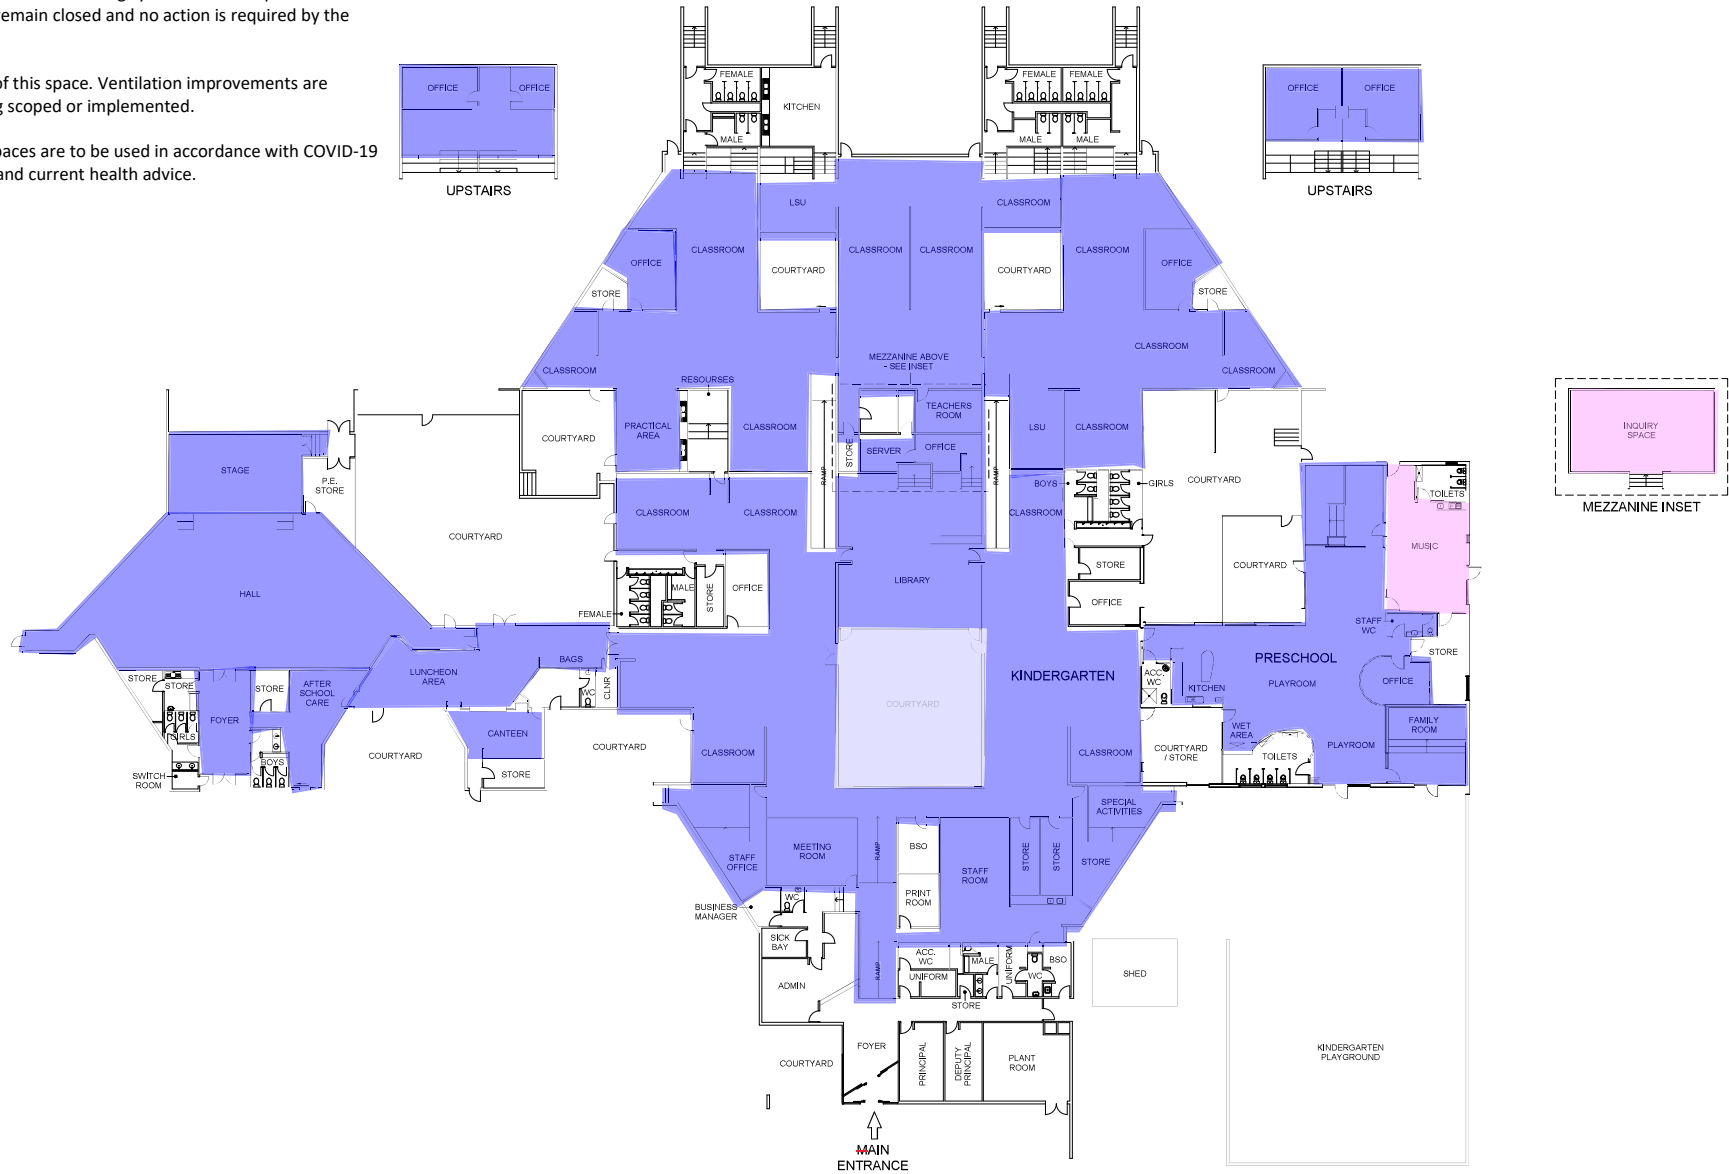

IAQ Map Legend - Winter Operation

Mechanical ventilation: Fresh air is introduced by the heating, ventilation and air conditioning system when in operation. Windows can remain closed and no action is required by the school.

Minimise use of this space: Ventilation improvements are currently being scoped or implemented.

Note: White spaces are to be used in accordance with COVID-19 requirements and current health advice.

ISSUE	AMENDMENT	DRAWN	VER'D	APP'D	DATE

SCALE
1:400
DATE
SEPT 2016
DRAWING SHEET SIZE = A3

PROJECT
GIRILANG PRIMARY SCHOOL
INFRASTRUCTURE & CAPITAL WORKS
SCHOOL LAYOUT PLAN